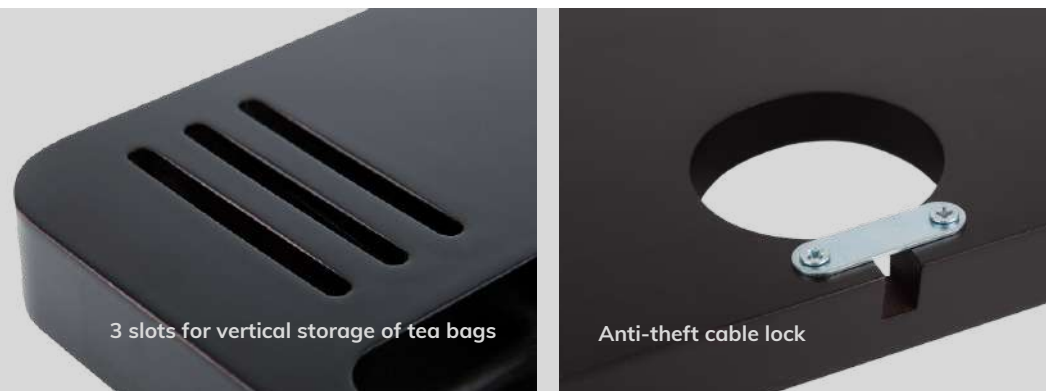

SLIM hospitality tray

LUXURIOUS WOODEN COFFEE & TEA TRAY WITH SMALL 'FOOTPRINT'

- Made of high-quality MDF
- Ultra-strong black brown lacquer to minimize scratches and stains
- Slim size, space saving
- Anti-theft: cable of kettle power base can be connected to the tray
- Easy to clean due to rounded edges
- 4 furniture protection gliders
- Bespoke possibilities (MOQ 200 pieces)
- B-TRAY plants 1 tree for every 5 wooden hospitality trays sold
- A 2-year warranty

DIMENSIONS

Tray: 258 x 258 x 40mm (W x D x H)
Height including STAR kettle: 212mm

Compartments: (W x D x H)
For tea bags: 70 x 6 x 20mm (3x)
For sugar/milk sticks: 142 x 70 x 25mm (1x)

3 slots for vertical storage of tea bags

Anti-theft cable lock

mix+ match

OPTIONS

Kettle: 0.5L-STAR, 0.5L-STAR-BLACK, 1L-STYLE
Hotel porcelain cup STARQ (12 colours)
Tea/coffee spoon SHINE

Request a quotation