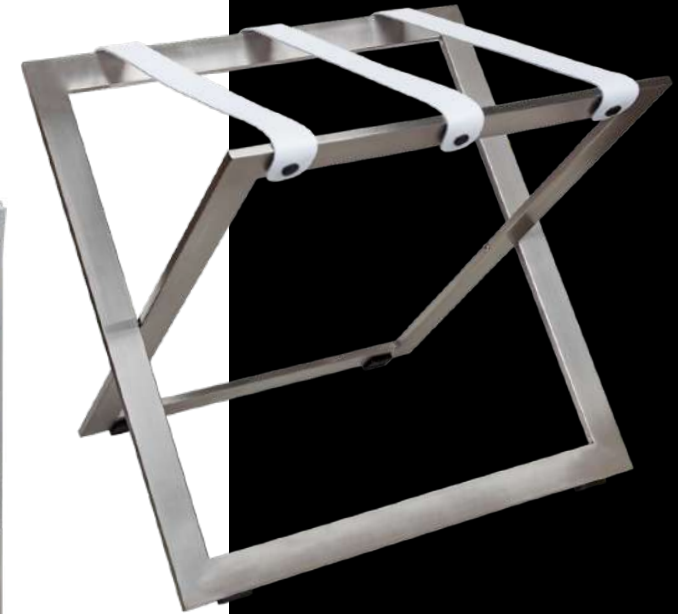

COMPACT STAINLESS STEEL LUGGAGE RACK – DUTCH DESIGN

- Made of welded stainless steel with brushed chrome finish
- Flat when folded up, depth only 5.5cm
- Fits your wardrobe perfectly
- 3 strong exchangeable straps in nylon or genuine leather
- Bespoke possibilities (customized straps with logo)
- Equipped with 4 floor protection gliders
- B-TRAY plants 1 tree for every 3 luggage racks sold
- A 2-year warranty

[Request a quotation](#)

DIMENSIONS FOLDED (W x D x H)

575 x 390 x 465mm

DIMENSIONS OPEN (W x D x H)

575 x 55 x 590mm

*d*utch
esign.

FRAME COLOUR

Stainless steel with brushed chrome finish

STRAP COLOURS

Nylon (black or grey) or leather (black, grey, cognac or white)

dutch
esign.

SIXX luggage rack

MODERN LUGGAGE RACK WITH EXCHANGEABLE STRAPS

- Budget-friendly model
- Modern design, colour matt black
- Made of high-quality steel (strong and stable)
- Compact design; fits your wardrobe perfectly
- Equipped with 4 floor protection gliders
- 3 strong exchangeable straps in nylon or leather
- B-TRAY plants 1 tree for every 3 luggage racks sold
- A 2-year warranty