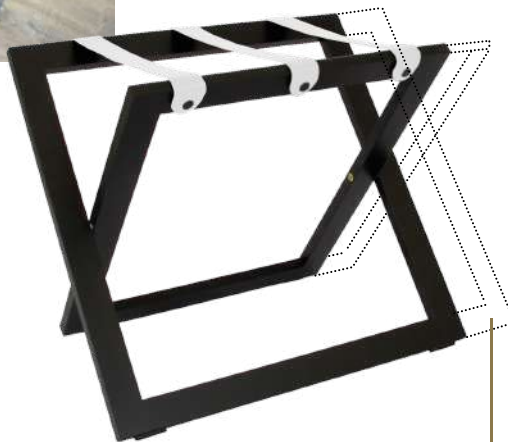

SPECIAL luggage rack

DESIGN YOUR OWN LUGGAGE RACK

B-TRAY offers a fine collection of stylish luggage racks. But we design and manufacture luggage racks on request too. Thanks to our design team we can provide bespoke solutions, to create the perfect luggage rack for your hotel rooms. Are you looking for a luggage rack with a different size? Or in a different colour? Or with personalized straps? Contact us for the possibilities!

A FEW EXAMPLES OF BESPOKE POSSIBILITIES

- In every wood colour, but also in (stainless) steel
- In any size
- Steel frame with powder coating in any colour
- Gold, silver or copper colour
- Nylon or genuine leather straps in different colours
- With logo embroidery on the nylon straps
- Leather cover instead of straps

Request a quotation