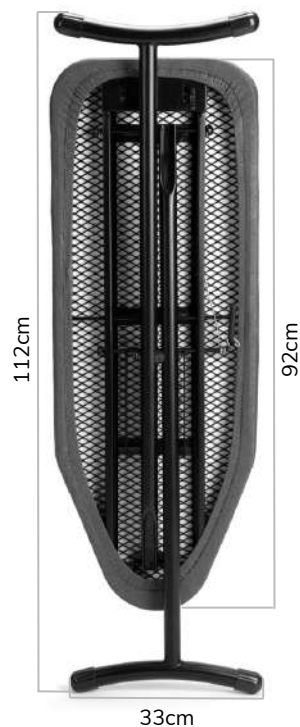

dutch
design.

[Request a quotation](#)

SPECIFICATIONS SMOOTH-STEAM

Size folded: W33 x D24 x H119.2cm

Size open: W107.5 x D33 x H79.2-95.2cm

Weight: 5.49kg

SPECIFICATIONS SMOOTH-DRY

Size folded: W33 x D22 x H118.6cm

Size open: W106.9 x D33 x H77.2-93.2cm

Weight: 5.11kg

SMOOTH ironing board

ULTRA-COMPACT MESH FRAME IRONING BOARD

- The most compact ironing board for hotels
- Adjustable in height, 7 levels from 62 to 78cm
- Light weight (3.6kg), so excellent portability and easy to store
- Strong and sturdy black frame
- Stable board with rubber anti-slip feet
- The foot is clipped to secure it during movement
- Anti-theft: cable can be connected to the board
- Easily replaceable fire-retardant elastic cover
- Also available with steam or dry iron and organizer

Anti-theft: cable can be connected to the board

DIMENSIONS

Folded: 33 x 6.8 x 112cm (W x D x H)

Ironing surface: 92 x 33cm (W x D)

Height: 7 levels from 62 to 78cm

Request a quotation

SMOOTH organizer

SPECIALLY DESIGNED FOR THE SMOOTH IRONING BOARD

- Made of durable steel
- Easy to attach with 2 butterfly screws (included)
- Designed with heat-resistant plastic caps to prevent sliding of the iron
- The integrated hook makes it easy to store the board on a rail
- 360° rotating, user friendly for left and right-handed guests
- Maintains the ironing surface due to the swivel mechanism
- Available in 2 sizes (for steam iron or dry iron)