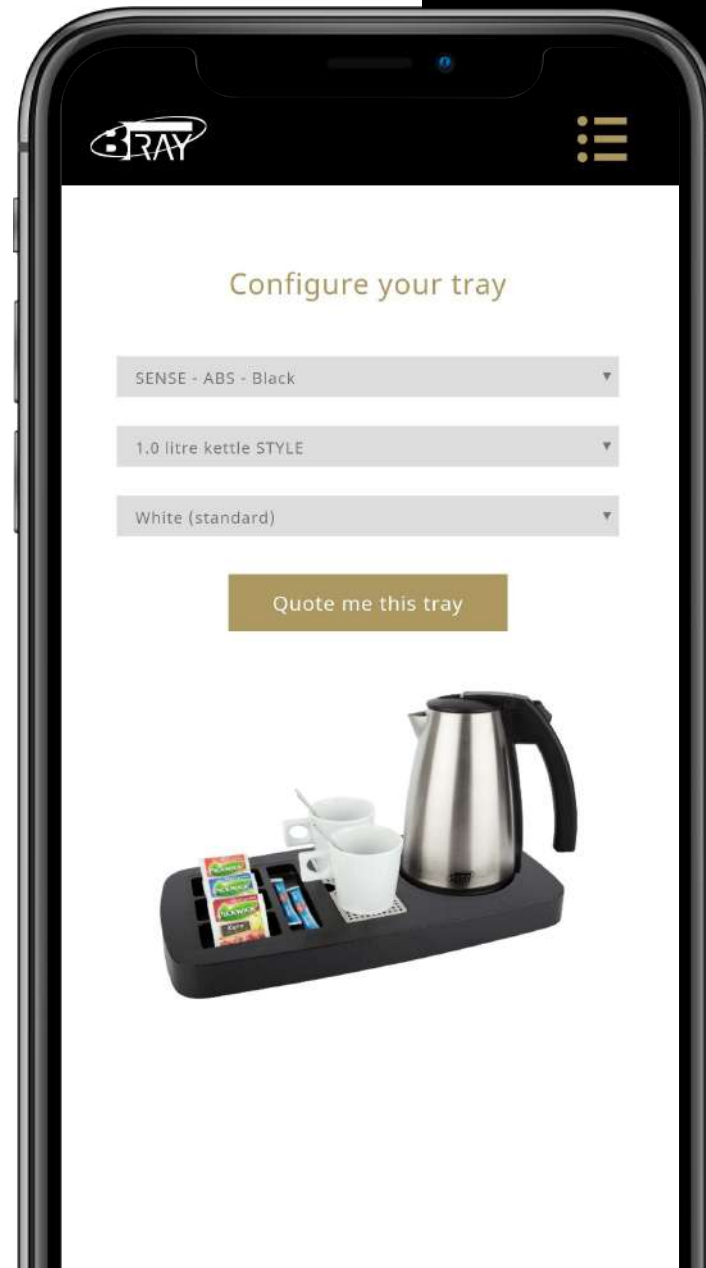

Just mix and match your favourite coffee and tea tray that fits in with your room decor and budget.

We offer more than 300 different combinations!

mix+
match

Configurator

With the B-TRAY configurator on our website, you can easily design your favourite hospitality tray and view it directly online.

Just choose the tray and water kettle you like, and decide if you want to include coffee cups.

When you are happy with the design, you can send us a quotation request for the selected items.

	SUPREME	SPACE	SIGNUM	SLIM	SMART
Star level	5	5	5	4	4
Dimensions (W x D x H)	460 x 370 x 40mm	315 x 415 x 78mm	365 x 240 x 40mm	258 x 258 x 40mm	265 x 190 x 84mm
Material	MDF	PU leather	MDF or solid beech	MDF	Beech veneer
Available colours	Black brown	Black	Black brown, white or natural	Black brown	Black brown
Ultra-compact design				✓	✓
Integrated kettle base	✓		✓	✓	
Space for coffee machine	✓	✓			
Anti-theft cable fixture	✓		✓	✓	
Wire guidance		✓			✓
Bespoke possibilities	MOQ 200pcs	MOQ 300pcs	MOQ 200pcs	MOQ 200pcs	MOQ 500pcs
Compartments	3 + 6	4	3	1 + 3	4
A5 leaflet holder (optional)	✓		✓		
Drip tray for used tea bags					
Furniture protection gliders	✓	✓	✓	✓	✓
Price level	€€€	€€€	€€	€€	€€